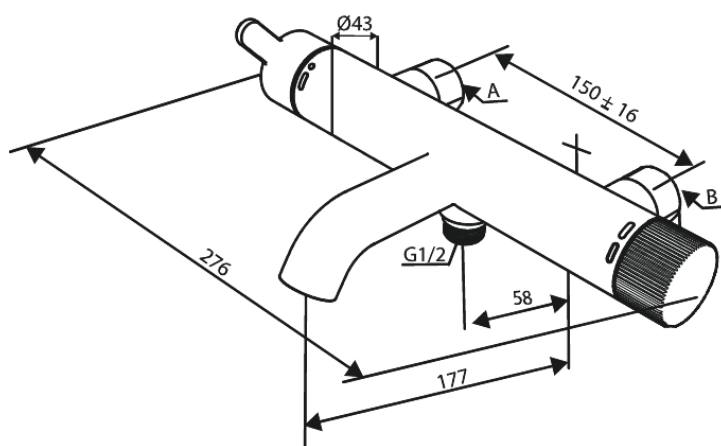

FM Mattsson Denmark ApS
Hvidkærvej 48, 5250 Odense SV, DK-56416218

+45 88 33 00 34 danmark@fmmattssongroup.com

Mere information på damixa.com

damixa